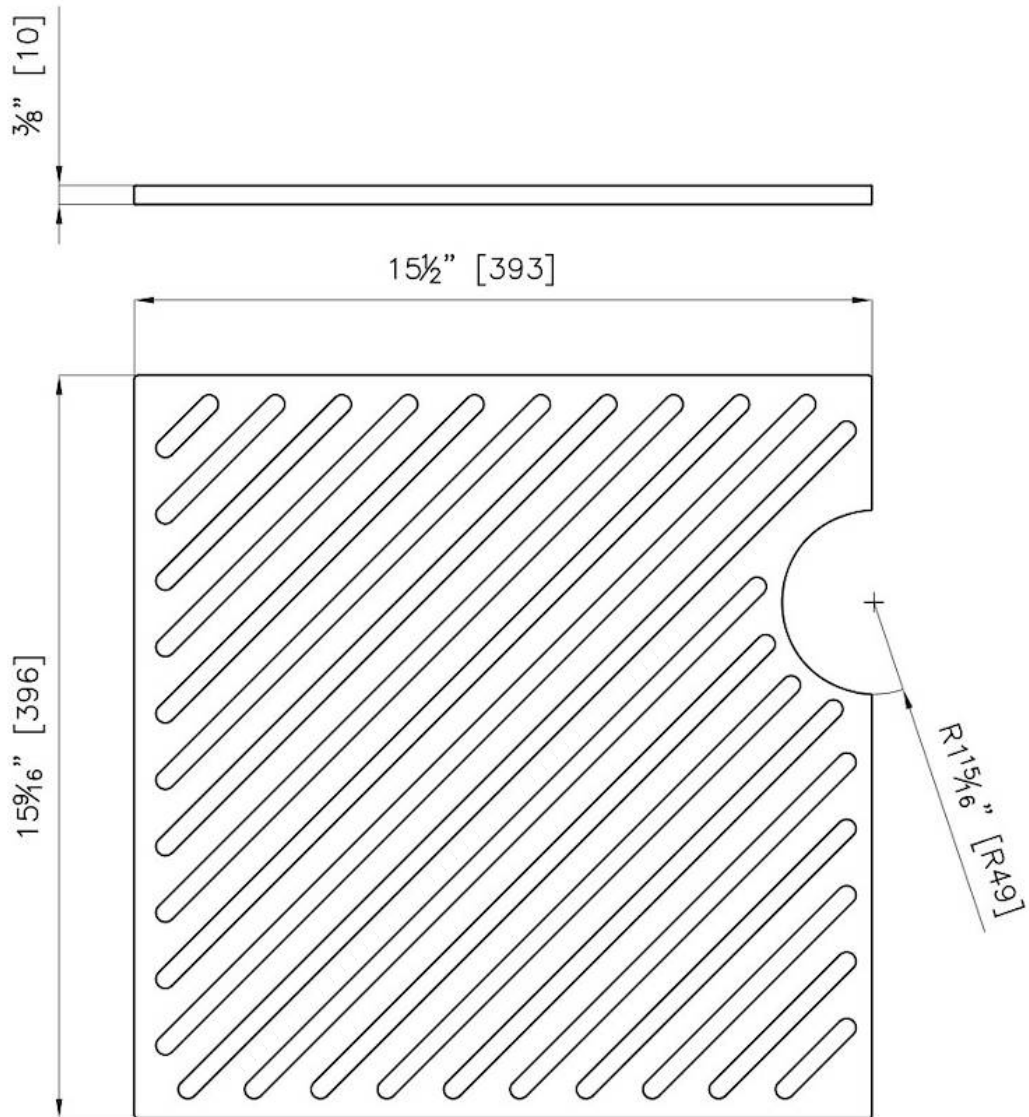

Accessoires et compléments

Code: 8100 612

DÉTAILS

Matériau Foster Black Composit

Accessoires éviers Grilles

Dimensions 39,3x39,6 cm

Notes:

DESSINS TECHNIQUES

Two grids 8100 612 are necessary to fully cover the bottom of the sink.
The SKU 8100 612 corresponds to only one grid.